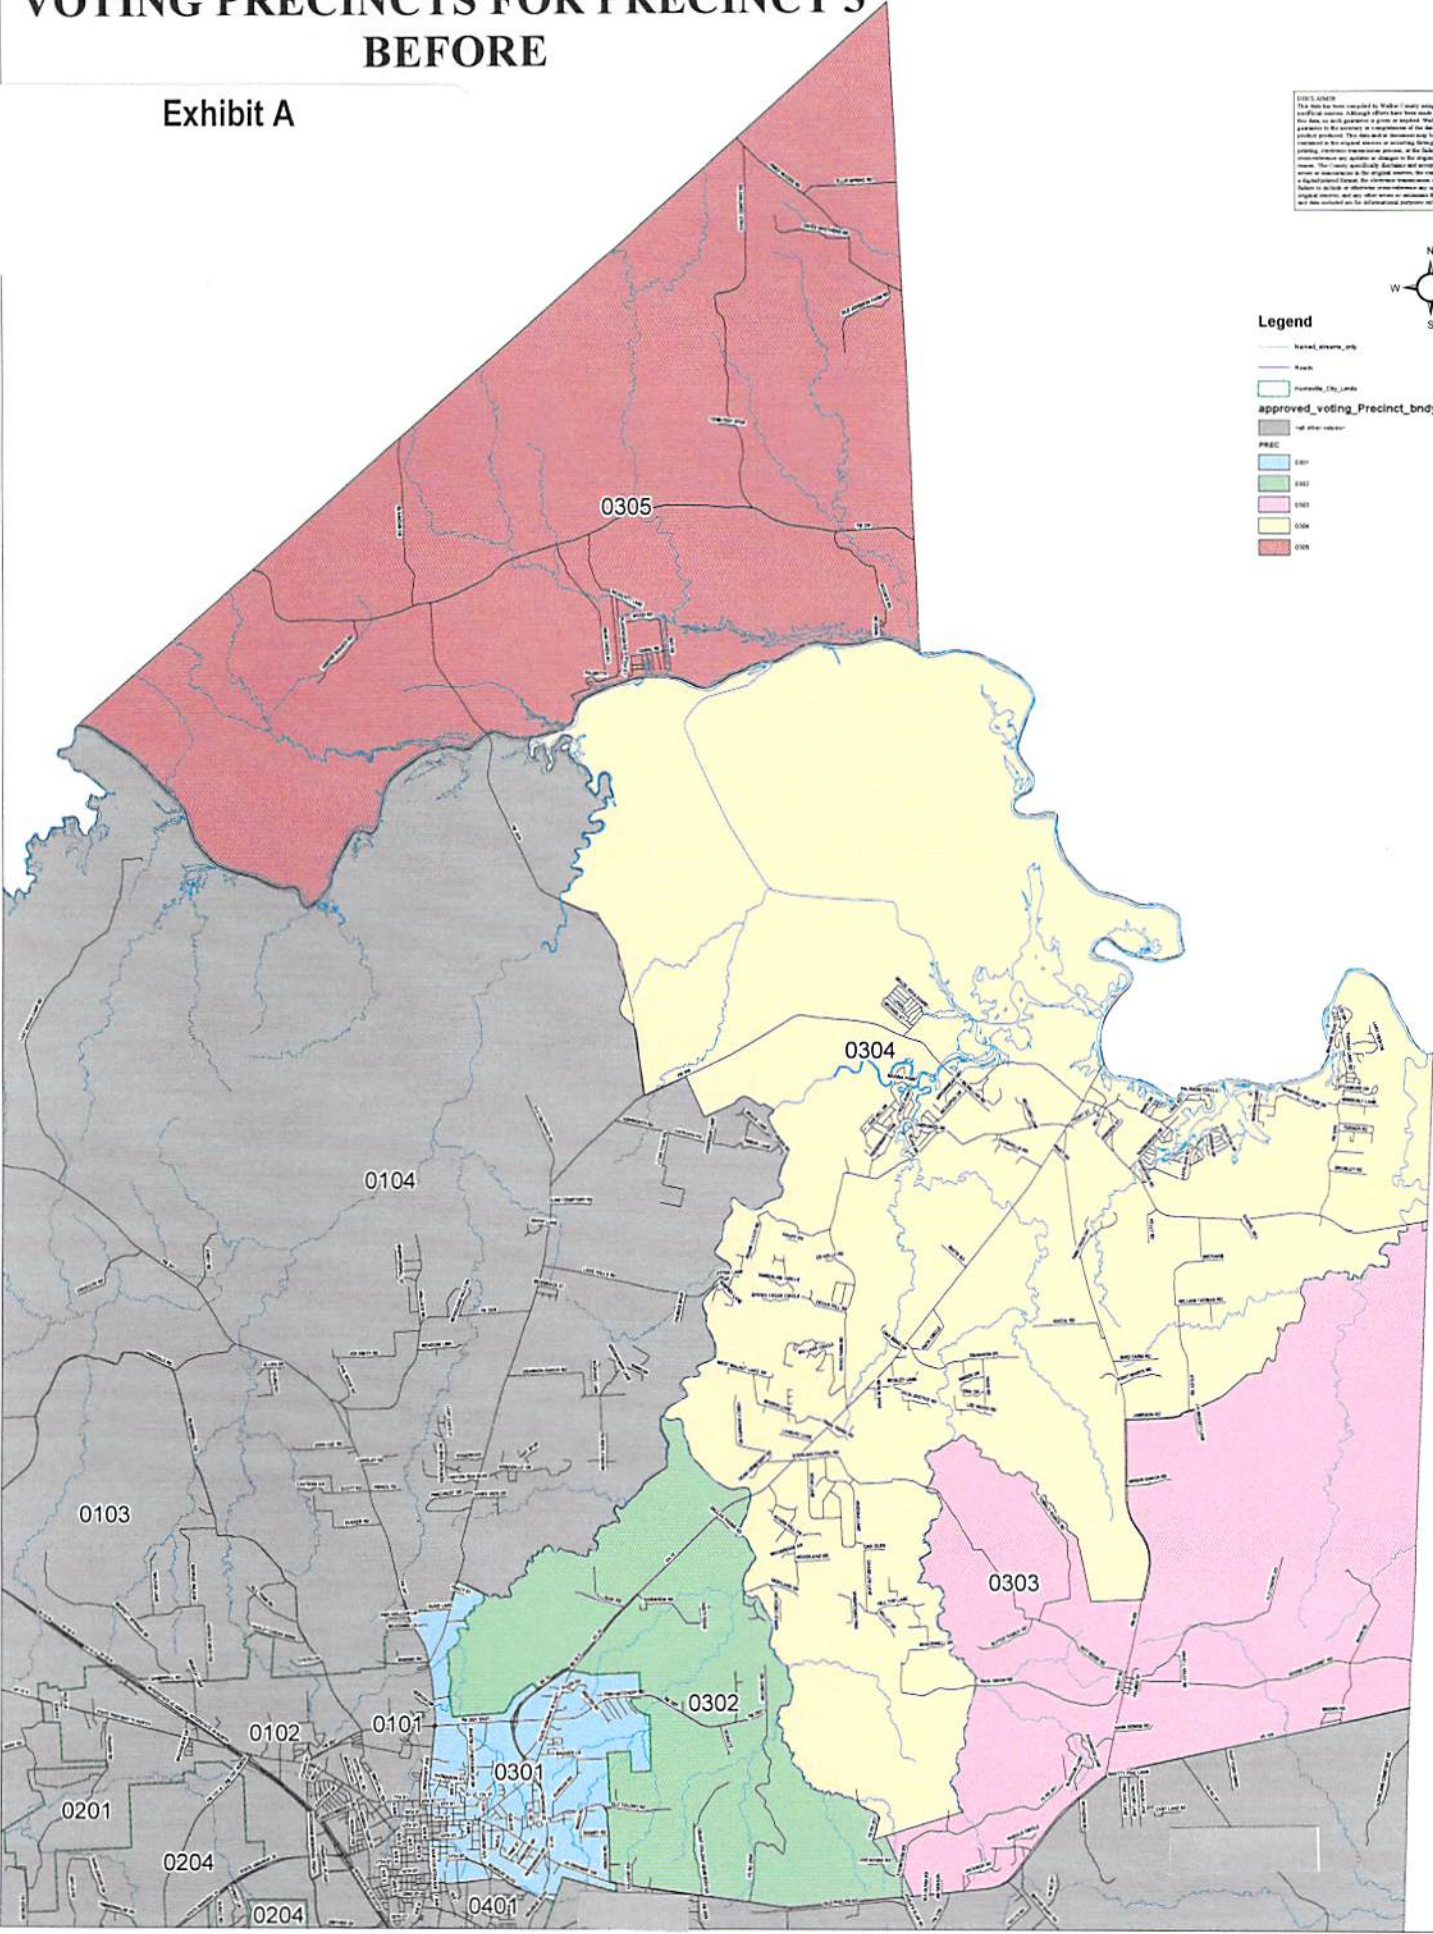

VOTING PRECINCTS FOR PRECINCT 3 BEFORE

Exhibit A

Legend

- Natural_streams_only
- Road
- Municipality_2by_Limits
- approved_voting_Precinct_bndy2013
- 0301
- 0302
- 0303
- 0304
- 0305