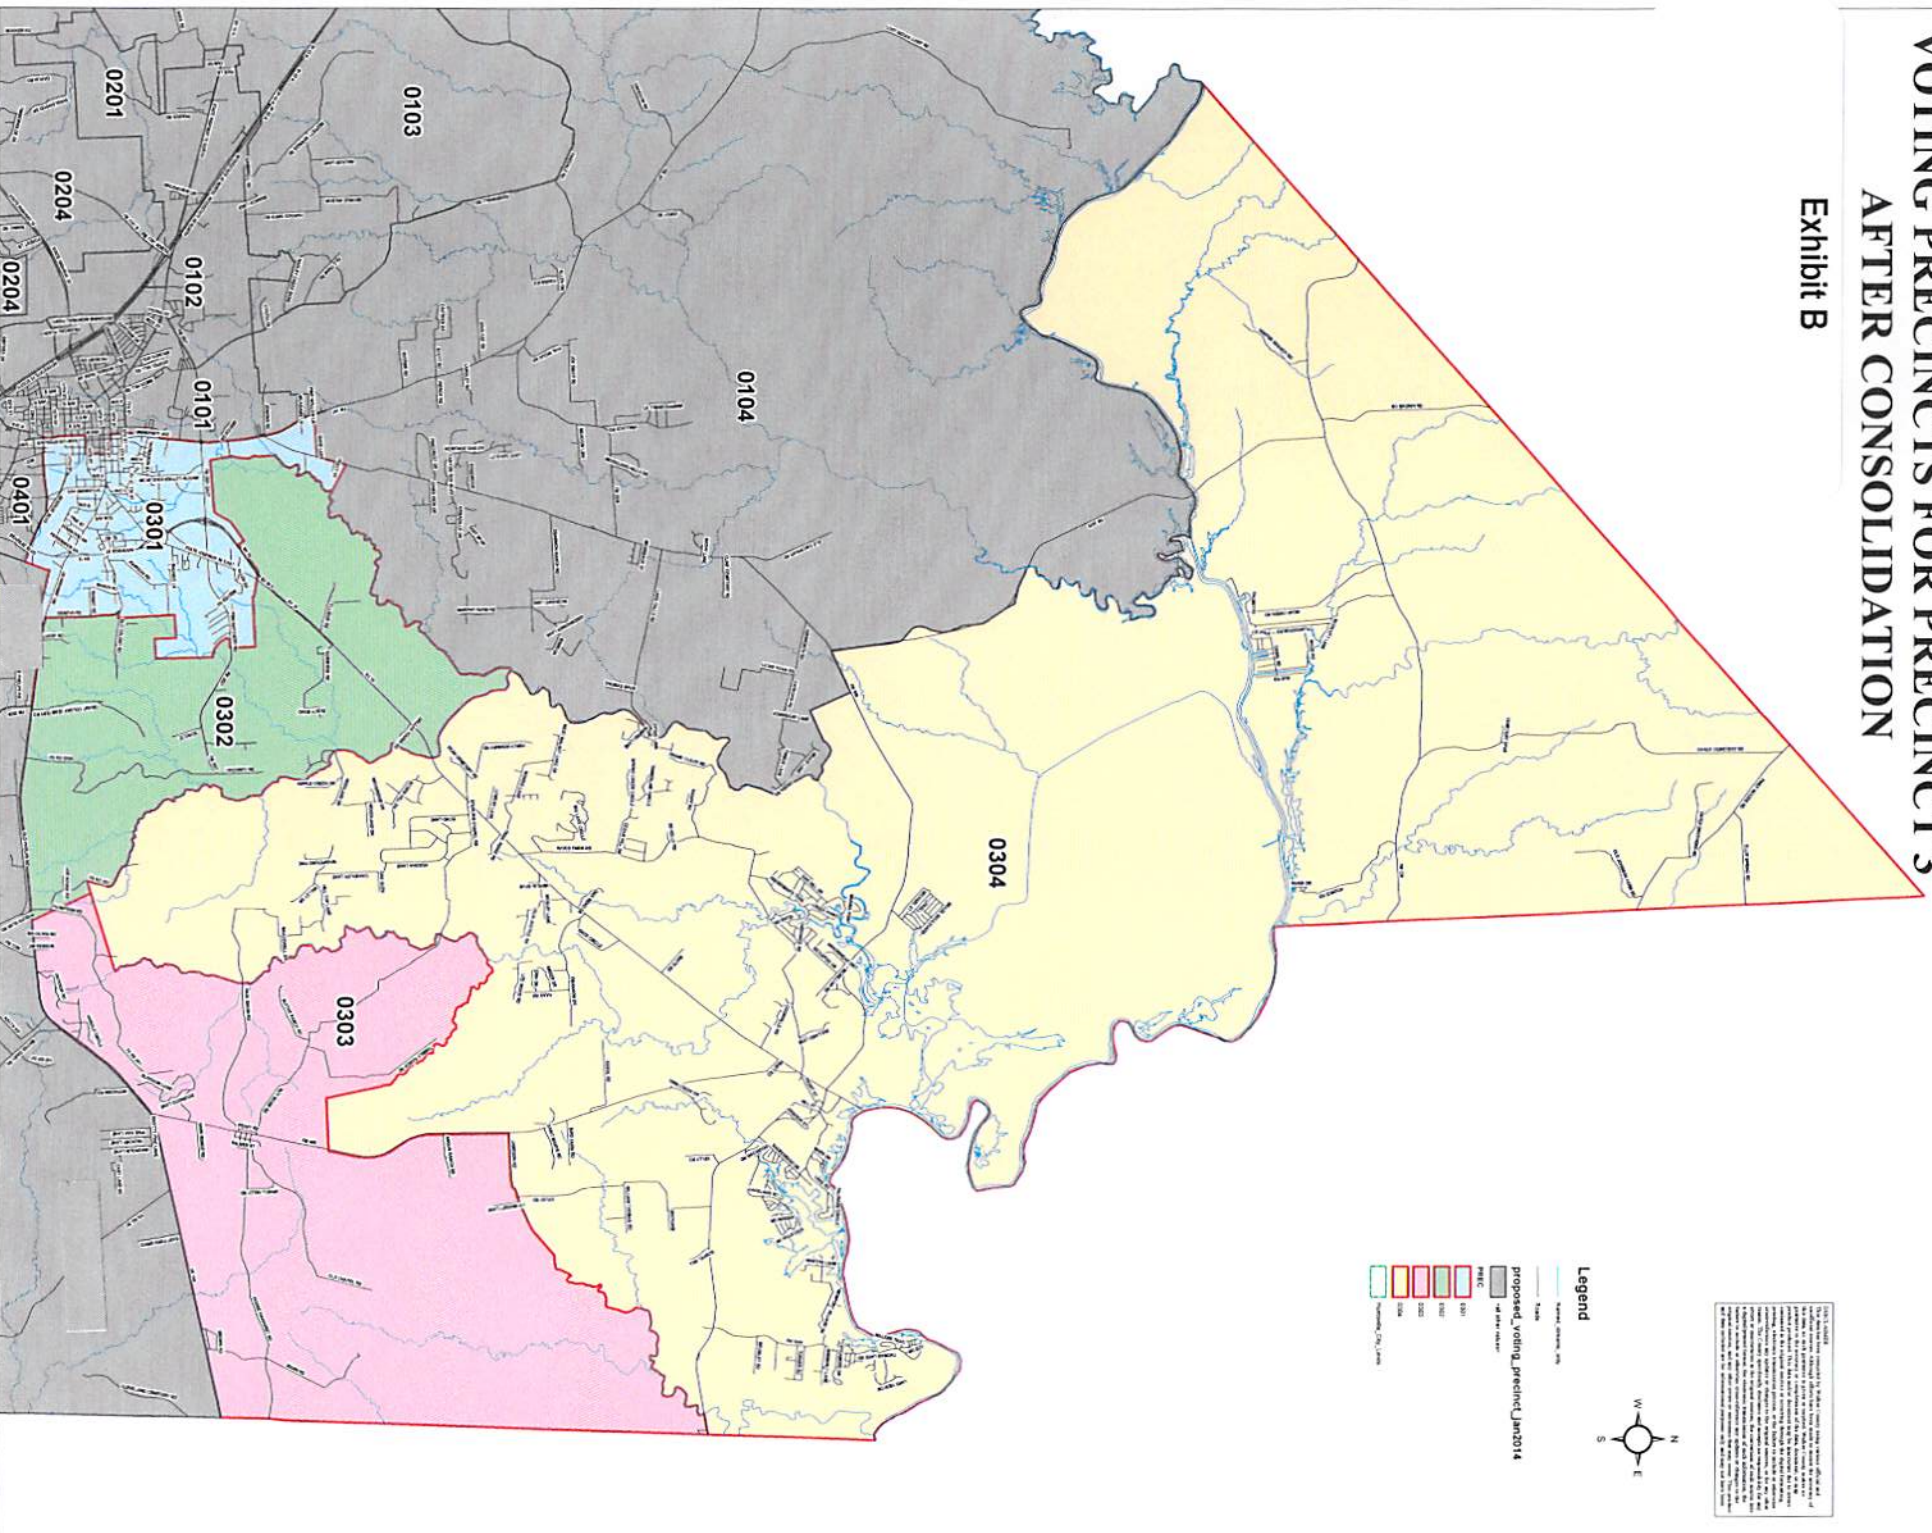

VOTING PRECINCTS FOR PRECINCT 3 AFTER CONSOLIDATION

Exhibit B