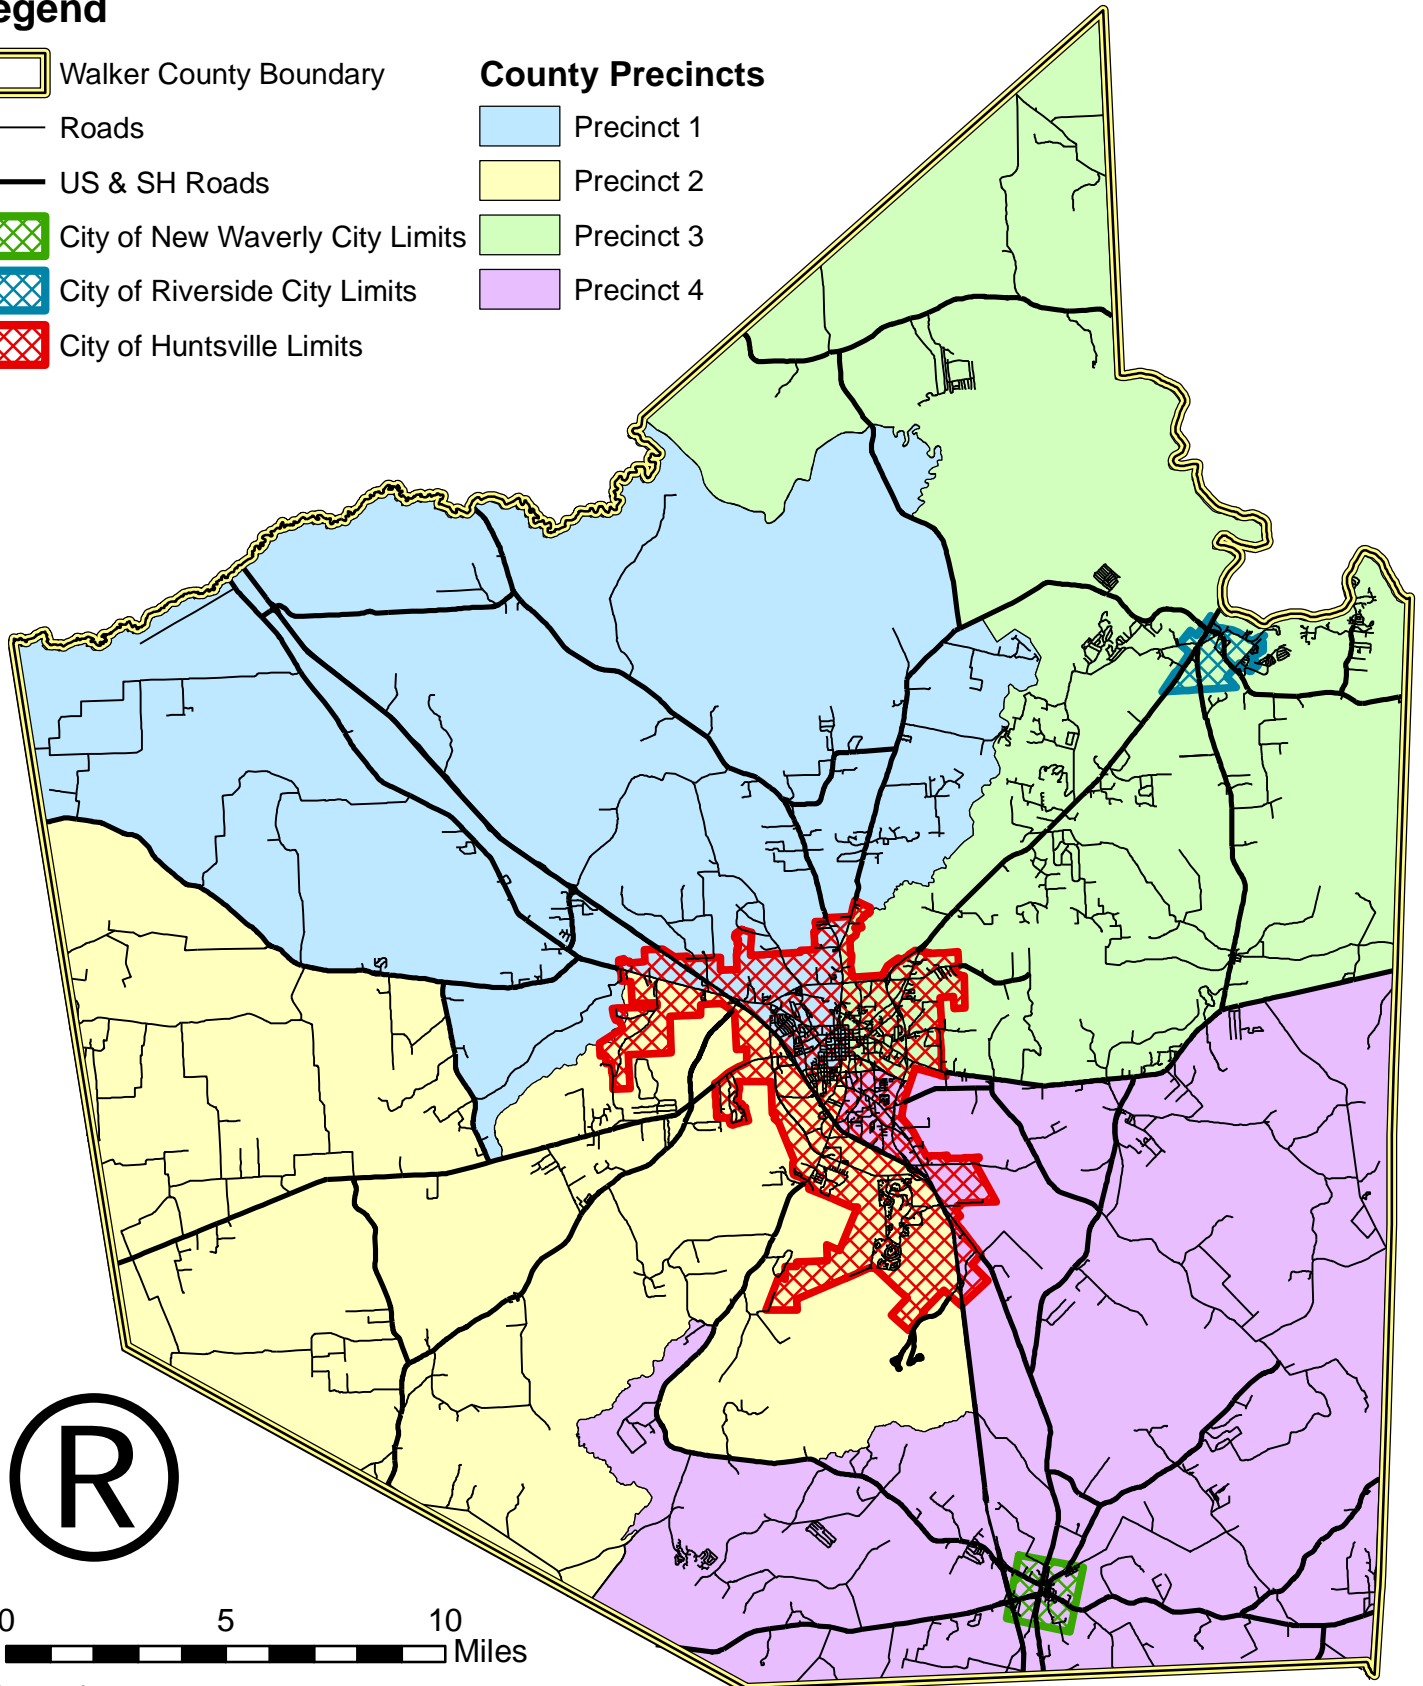

WALKER COUNTY PRECINCT MAP

Legend

- | | |
|--|--|
|  Walker County Boundary | County Precincts |
|  Roads |  Precinct 1 |
|  US & SH Roads |  Precinct 2 |
|  City of New Waverly City Limits |  Precinct 3 |
|  City of Riverside City Limits |  Precinct 4 |
|  City of Huntsville Limits | |

0 5 10 Miles